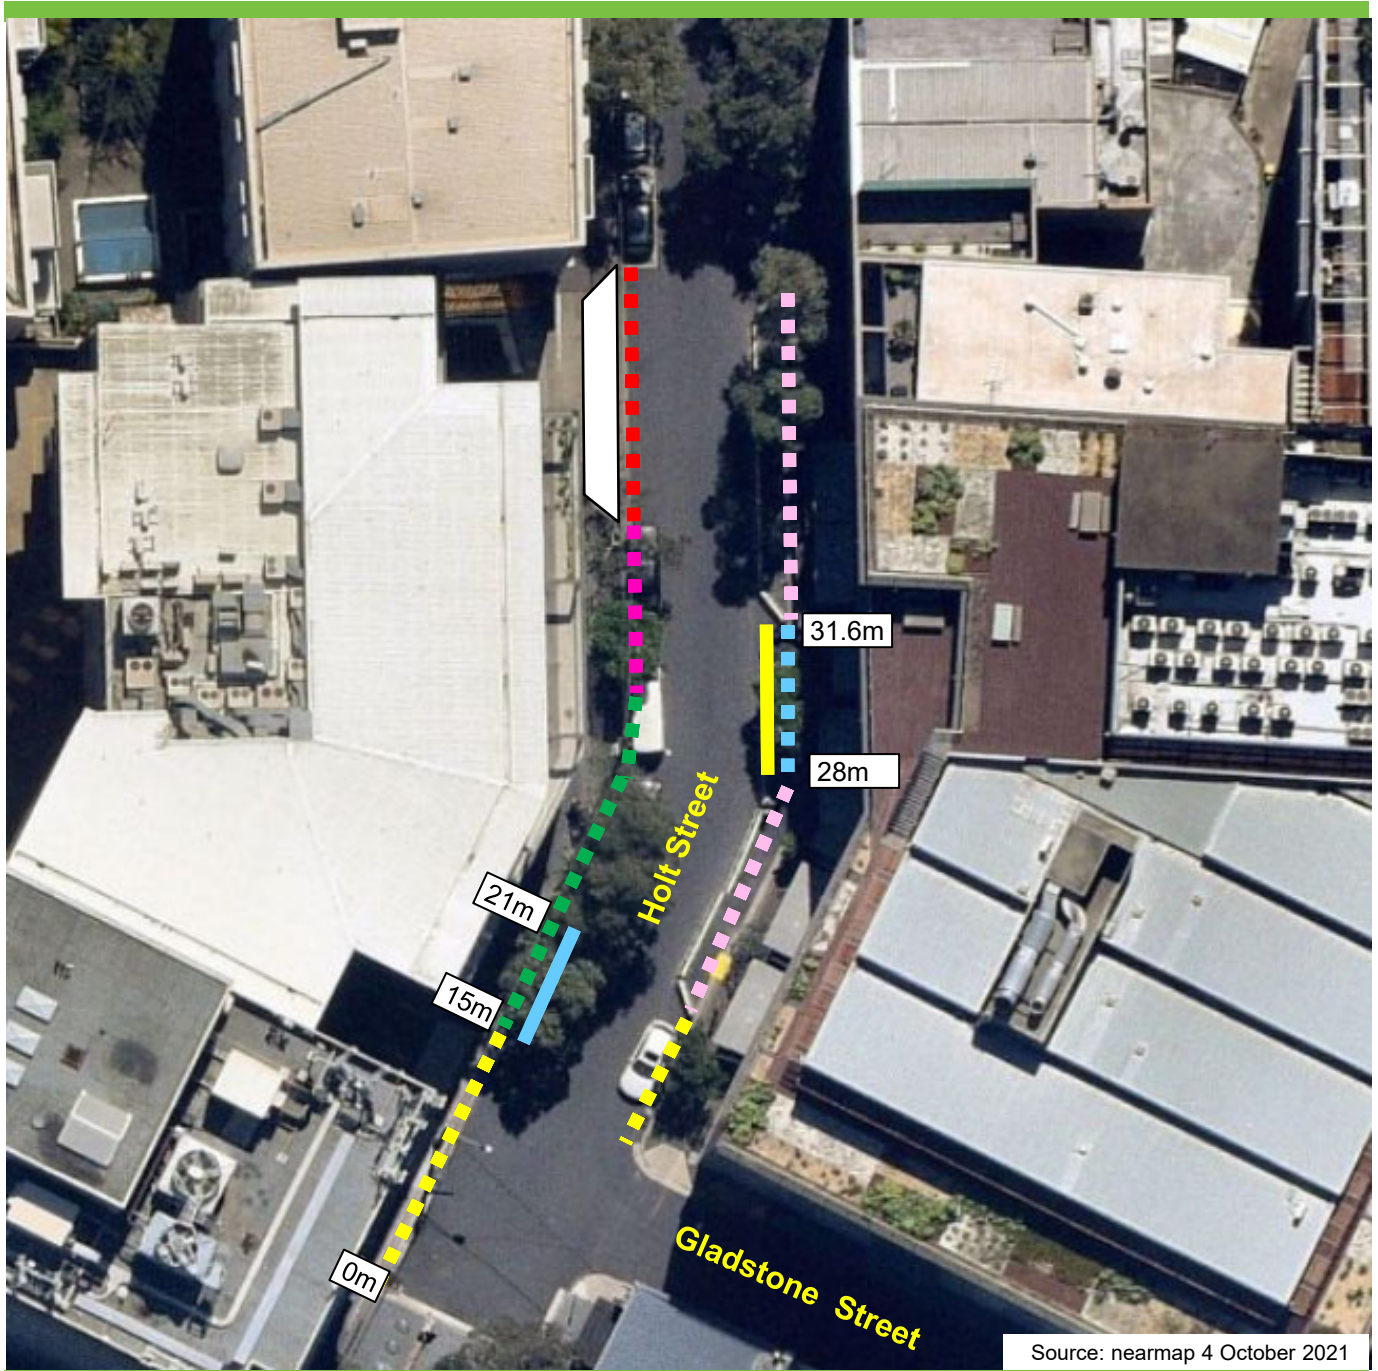

Proposal

Holt Street, Sydney Proposed parking changes

Existing

- No Stopping
- No Parking
- Disability parking
- P Motorbikes Only
- Outdoor dining area
- 2P Ticket
8am-6pm Mon-Fri
- 4P Ticket
6pm-10pm Mon-Fri
8am-6pm Sat-Sun & Public Holidays

Proposed

- No Stopping
- P Motorbikes Only